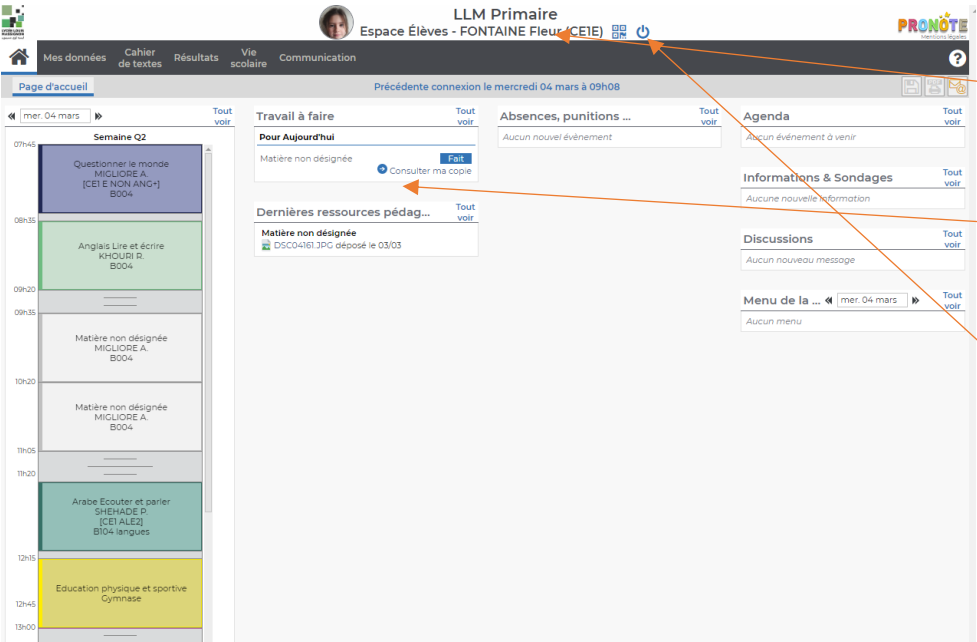

Pas à pas pour se connecter à Itslearning espace élève

Click here

Click here

Enter username given by the teacher

Enter password given by the teacher

Pas à pas to connect to pronote and disconnect...

Click on services externes

Click on pronote primaire

Pronote opens automatically in another window.

Your kid's name

Homework to do

To disconnect from pronote, click here

To disconnect from its learning, click here

And here...